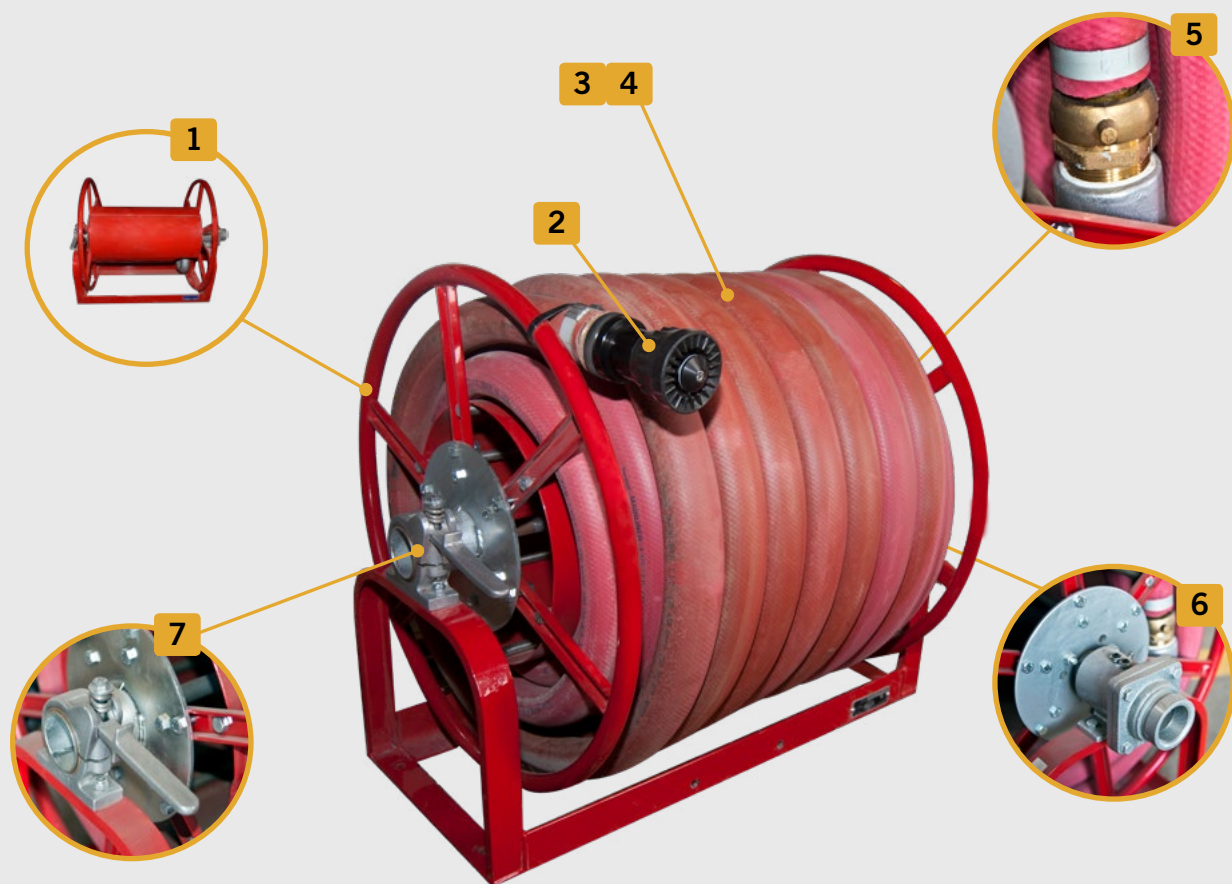

HOSE REELS

Mega offers both electric and hydraulic hose reel assemblies built to withstand the harsh environments of the heavy mining and construction industries—perfect for equipment washdown and fire suppression. Our assemblies are bolt-on for easy installation and maintenance, and are available in a wide variety of sizes to fit any prime mover-mounted tank.

www.megacorpinc.com

GENUINE MEGA

HOSE REELS

TABLE OF CONTENTS

- » Hose Reel Assembly, 1 1/2 inch X 100 foot Hose, *Part No. 304846*..... 6-4
- » Hose Reel Assembly, 1 inch X 50 foot Hose, *Part No. 303859*..... 6-5
- » Hydraulic Hose Reel Assembly, 1 1/2 inch, *Part No. 044540* 6-6
- » Hydraulic Hose Reel, *Part No. 305994*..... 6-7
- » Electric Hose Reel, *Part No. 037426*..... 6-8

Hose Reel Assembly, 1 1/2 inch X 100 foot Hose, Rim Wind Part No. 304846

ITEM	PART NO.	DESCRIPTION	QTY
	304846	Hose Reel Assembly, 1-1/2 inch X 100 Feet, Rim Wind	1
1	304843	Rim Wind, Hose Reel	1
2	300266	Nozzle, 1 1/2 inch	1
3	303051	Hose Assembly, 1 1/2 inch X 100 Feet With Ends	1
4	303049	* Hose Assembly, 1 1/2 inch X 50 Feet With Ends	1
5	300774	Adaptor, 1 1/2 inch	1
6	301013	Swivel Joint Assembly	1
7	304896	Lock Rim Wind, Hose Reel	1

* Optional sizes available with the Hose Reel Assembly.
REV 00A 10/05/2018

Hose Reel Assembly, 1 inch X 50 foot Hose, Rim Wind Part No. 303859

ITEM	PART NO.	DESCRIPTION	QTY
	303859	Hose Reel Assembly, 1 inch X 50 foot Hose, Rim Wind	1
1	303854	Hose Reel, 1 inch X 50 Feet, Rim Wind	1
2	301948	Nozzle, 1 inch	1
3	355329	Hose Fitting, 1 inch NPT X 1 inch NPSH	1
4	300261	1 X 50 Feet Thermo GPX with Coupling & Clamps	1
5	301013	Swivel Joint Assembly	1
6	304896	Lock Rim Wind, Hose Reel	1