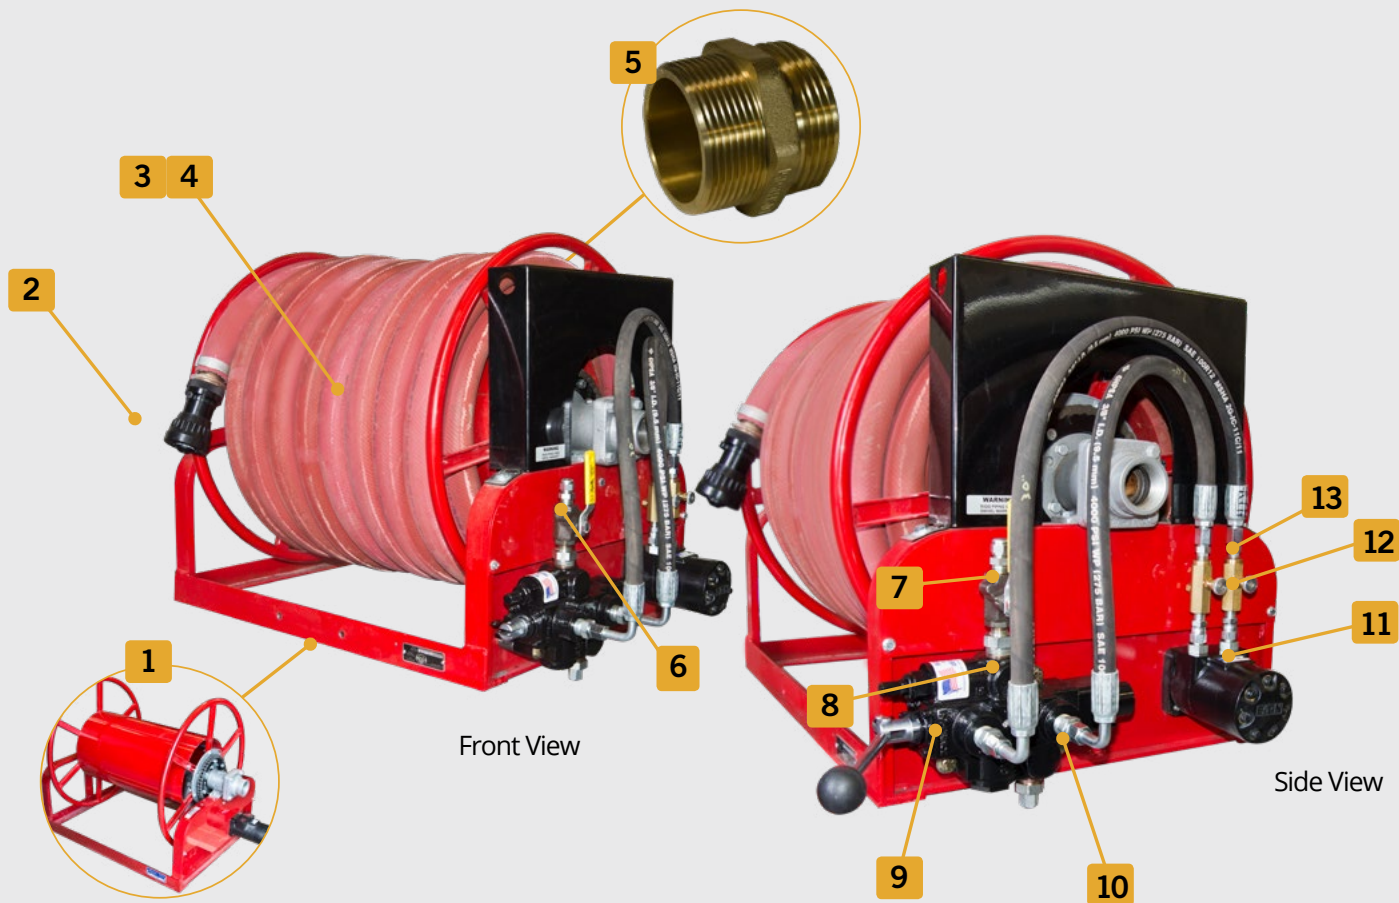

HOSE REELS

Mega offers both electric and hydraulic hose reel assemblies built to withstand the harsh environments of the heavy mining and construction industries—perfect for equipment washdown and fire suppression. Our assemblies are bolt-on for easy installation and maintenance, and are available in a wide variety of sizes to fit any prime mover-mounted tank.

Hose Reel Assembly, 1 1/2 inch X 100 foot Hose, Rim Wind Part No. 304846

ITEM	PART NO.	DESCRIPTION	QTY
	304846	Hose Reel Assembly, 1-1/2 inch X 100 Feet, Rim Wind	1
1	304843	Rim Wind, Hose Reel	1
2	300266	Nozzle, 1 1/2 inch	1
3	303051	Hose Assembly, 1 1/2 inch X 100 Feet With Ends	1
4	303049	* Hose Assembly, 1 1/2 inch X 50 Feet With Ends	1
5	300774	Adaptor, 1 1/2 inch	1
6	301013	Swivel Joint Assembly	1
7	304896	Lock Rim Wind, Hose Reel	1

* Optional sizes available with the Hose Reel Assembly.
REV 00A 10/05/2018

Hose Reel Assembly, 1 inch X 50 foot Hose, Rim Wind Part No. 303859

ITEM	PART NO.	DESCRIPTION	QTY
	303859	Hose Reel Assembly, 1 inch X 50 foot Hose, Rim Wind	1
1	303854	Hose Reel, 1 inch X 50 Feet, Rim Wind	1
2	301948	Nozzle, 1 inch	1
3	355329	Hose Fitting, 1 inch NPT X 1 inch NPSH	1
4	300261	1 X 50 Feet Thermo GPX with Coupling & Clamps	1
5	301013	Swivel Joint Assembly	1
6	304896	Lock Rim Wind, Hose Reel	1

REV 00A 10/05/2018

Hydraulic Hose Reel Assembly, 1 1/2 inch X 100 foot Hose Part No. 044540

ITEM	PART NO.	DESCRIPTION	QTY
	044540	Hydraulic Hose Reel Assembly, 1 1/2 inch	1
1	305994	Hydraulic Hose Reel, 1 1/2 inch	1
2	300266	Nozzle, 1 1/2 inch	1
3	303051	Hose Assembly, 1 1/2 X 100 Feet With Ends	1
4	303049	* Hose Assembly, 1 1/2 X 50 Feet With Ends	1
5	300774	Adaptor, 1 1/2 inch	1
6	302111	Valve, Ball, Steel 3/8 inch	1
7	352305	Adapter, 3/8 inch MPT X #6JIC	1
8	352615	ADAPTER, -10 ORB -6 JIC	1
9	306765	Directional Control Valve	1
10	352309	Adapter, -10 ORB -6 JIC	1
11	355066	Adapter Pipe, JIC 4-6	2
12	300283	Valve, Speed Control, 1/4 inch	2
13	352301	Adapter, 1/4 inch MPT X #6JIC	2