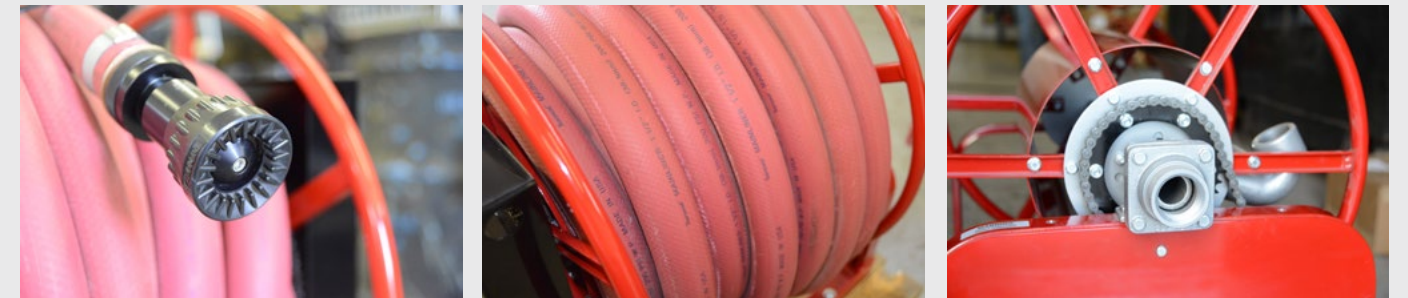

HOSE REELS

Mega offers both electric and hydraulic hose reel assemblies built to withstand the harsh environments of the heavy mining and construction industries—perfect for equipment washdown and fire suppression. Our assemblies are bolt-on for easy installation and maintenance, and are available in a wide variety of sizes to fit any prime mover-mounted tank.

www.megacorpinc.com

GENUINE MEGA

HOSE REELS

TABLE OF CONTENTS

- » Hose Reel Assembly, 1 1/2 inch X 100 foot Hose, *Part No. 304846*..... 6-4
- » Hose Reel Assembly, 1 inch X 50 foot Hose, *Part No. 303859*..... 6-5
- » Hydraulic Hose Reel Assembly, 1 1/2 inch, *Part No. 044540* 6-6
- » Hydraulic Hose Reel, *Part No. 305994*..... 6-7
- » Electric Hose Reel, *Part No. 037426*..... 6-8

Hose Reel Assembly, 1 1/2 inch X 100 foot Hose, Rim Wind Part No. 304846

ITEM	PART NO.	DESCRIPTION	QTY
	304846	Hose Reel Assembly, 1-1/2 inch X 100 Feet, Rim Wind	1
1	304843	Rim Wind, Hose Reel	1
2	300266	Nozzle, 1 1/2 inch	1
3	303051	Hose Assembly, 1 1/2 inch X 100 Feet With Ends	1
4	303049	* Hose Assembly, 1 1/2 inch X 50 Feet With Ends	1
5	300774	Adaptor, 1 1/2 inch	1
6	301013	Swivel Joint Assembly	1
7	304896	Lock Rim Wind, Hose Reel	1

* Optional sizes available with the Hose Reel Assembly.
REV 00A 10/05/2018

Hose Reel Assembly, 1 inch X 50 foot Hose, Rim Wind Part No. 303859

ITEM	PART NO.	DESCRIPTION	QTY
	303859	Hose Reel Assembly, 1 inch X 50 foot Hose, Rim Wind	1
1	303854	Hose Reel, 1 inch X 50 Feet, Rim Wind	1
2	301948	Nozzle, 1 inch	1
3	355329	Hose Fitting, 1 inch NPT X 1 inch NPSH	1
4	300261	1 X 50 Feet Thermo GPX with Coupling & Clamps	1
5	301013	Swivel Joint Assembly	1
6	304896	Lock Rim Wind, Hose Reel	1