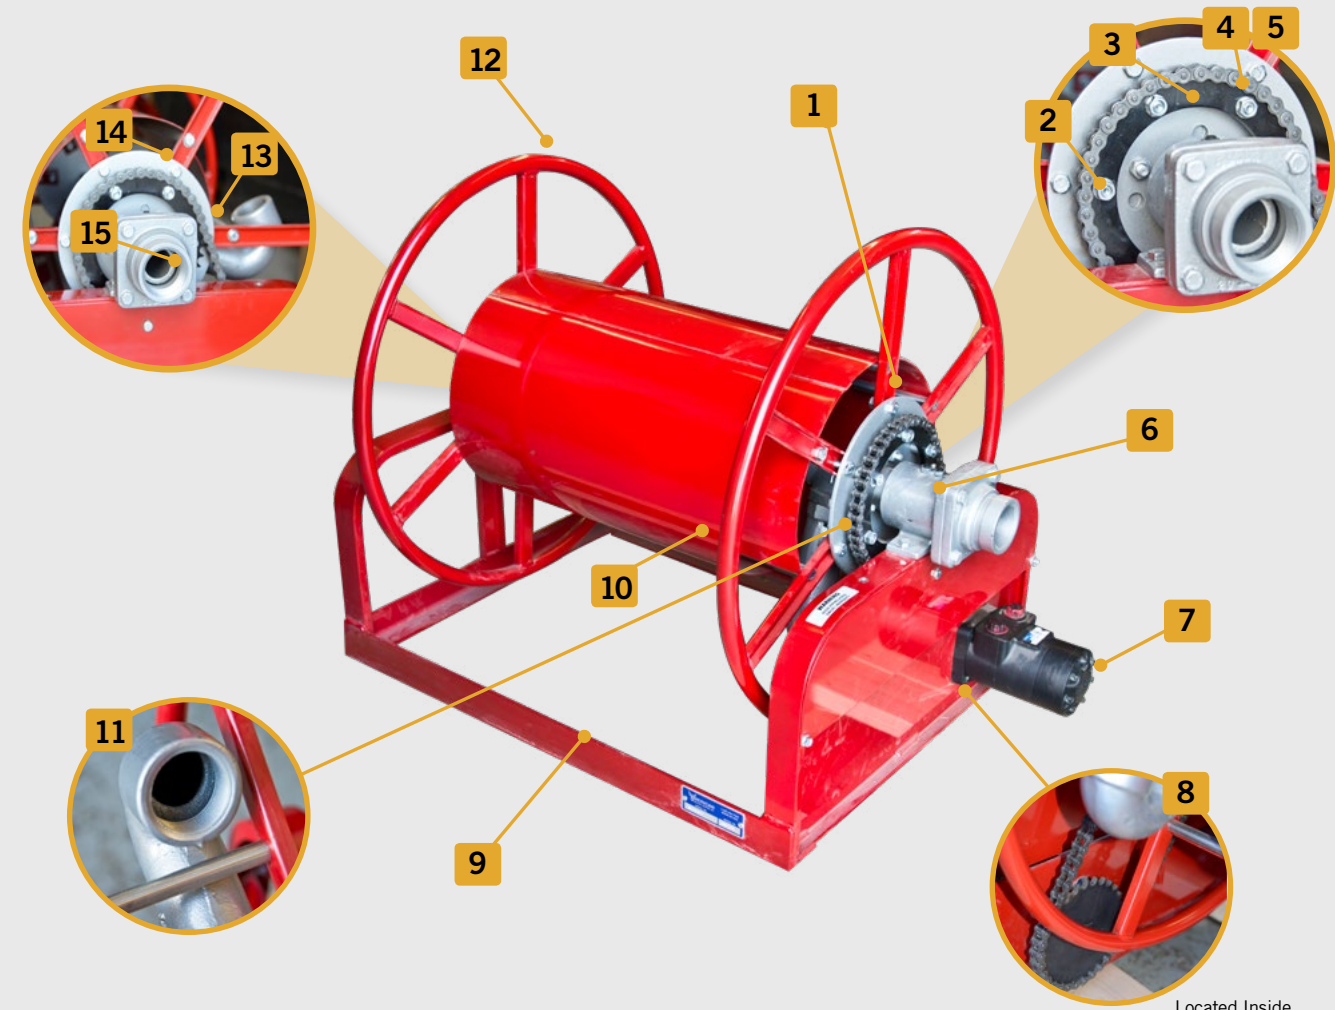

Hydraulic Hose Reel, Part No. 305994

Located Inside

ITEM	PART NO.	DESCRIPTION	QTY
	305994	Hydraulic Hose Reel, 1 1/2 inch	1
1	306782	Drum Support	6
2	306779	Sprocket Spacers	6
3	306628	Sprocket, Driven, Reel End Drive	1
4	306630	No.4 Connecting Link Replacement Master Link	1
5	306629	No.4 Chain X 32.75 inches	1
6	306778	Swivel Joint	1
7	306783	Hydraulic Motor	1
8	306627	Sprocket, Drive, Motor End	1
9	306780	Frame Assembly	1
10	306781	Drum Parts	1
11	306774	Outlet Elbow	1
12	306773	Rim	2
13	306776	Pillow Block	1
14	306775	Hub Pate (Joint Side)	1
15	306777	Bearing, 3/4 inch	1