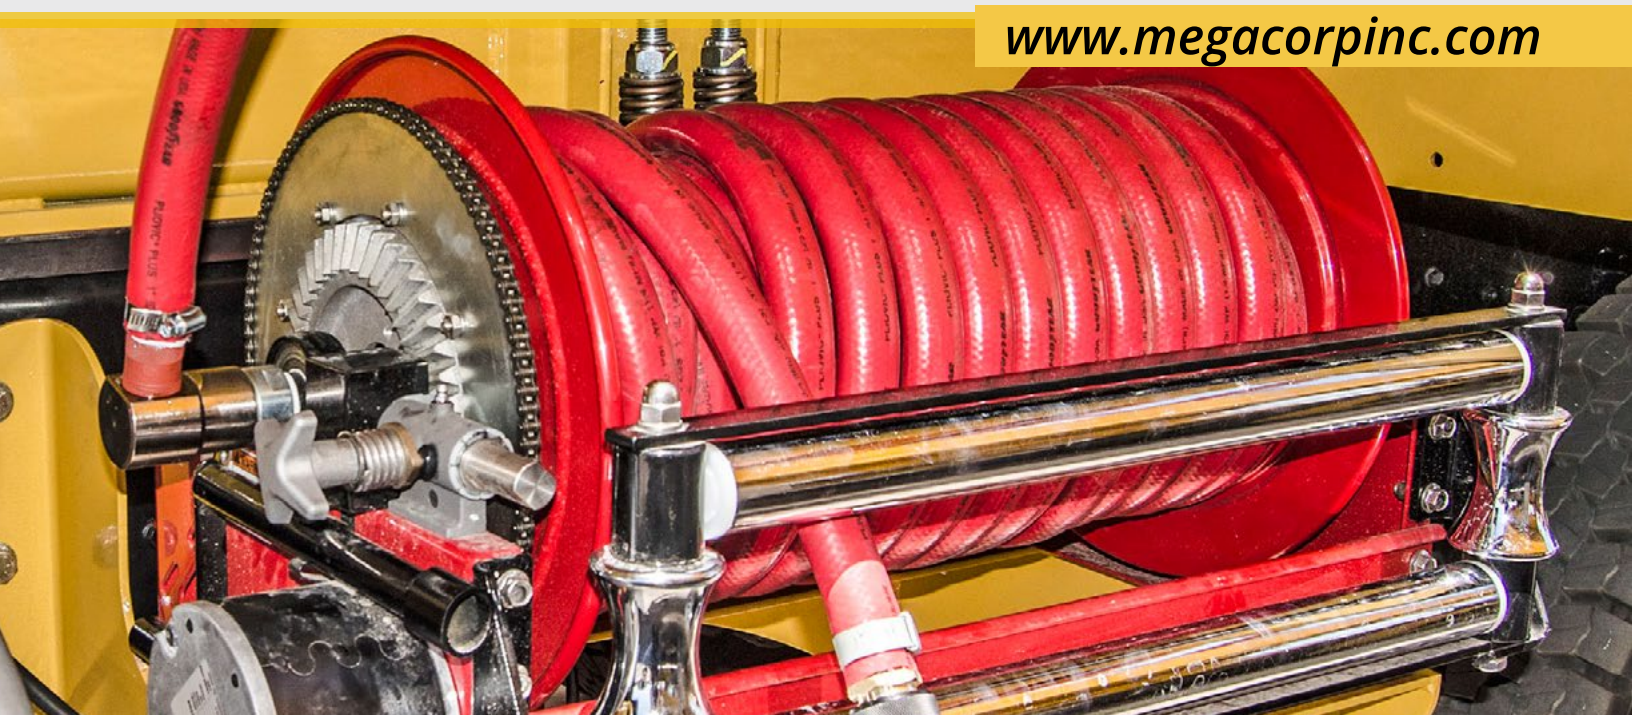

HOSE REELS

Mega offers both electric and hydraulic hose reel assemblies built to withstand the harsh environments of the heavy mining and construction industries—perfect for equipment washdown and fire suppression. Our assemblies are bolt-on for easy installation and maintenance, and are available in a wide variety of sizes to fit any prime mover-mounted tank.

www.megacorpinc.com

GENUINE MEGA

HOSE REELS

TABLE OF CONTENTS

- » Hose Reel Assembly, 1 1/2 inch X 100 foot Hose, *Part No. 304846*..... 6-4
- » Hose Reel Assembly, 1 inch X 50 foot Hose, *Part No. 303859*..... 6-5
- » Hydraulic Hose Reel Assembly, 1 1/2 inch, *Part No. 044540* 6-6
- » Hydraulic Hose Reel, *Part No. 305994*..... 6-7
- » Electric Hose Reel, *Part No. 037426*..... 6-8

Hose Reel Assembly, 1 1/2 inch X 100 foot Hose, Rim Wind Part No. 304846

ITEM	PART NO.	DESCRIPTION	QTY
	304846	Hose Reel Assembly, 1-1/2 inch X 100 Feet, Rim Wind	1
1	304843	Rim Wind, Hose Reel	1
2	300266	Nozzle, 1 1/2 inch	1
3	303051	Hose Assembly, 1 1/2 inch X 100 Feet With Ends	1
4	303049	* Hose Assembly, 1 1/2 inch X 50 Feet With Ends	1
5	300774	Adaptor, 1 1/2 inch	1
6	301013	Swivel Joint Assembly	1
7	304896	Lock Rim Wind, Hose Reel	1

Mega's products include all varieties of water haulage equipment, elevating scrapers, coal haulers, bottom-dump trailers, equipment transports, specialty dumper bodies, mobile pumps, and stand tanks, as well as parts, service and technical support. Mega's products are manufactured at its headquarters in Albuquerque, New Mexico, U.S.A. as well as by its partners in Chile, Colombia, South Africa, and Australia.