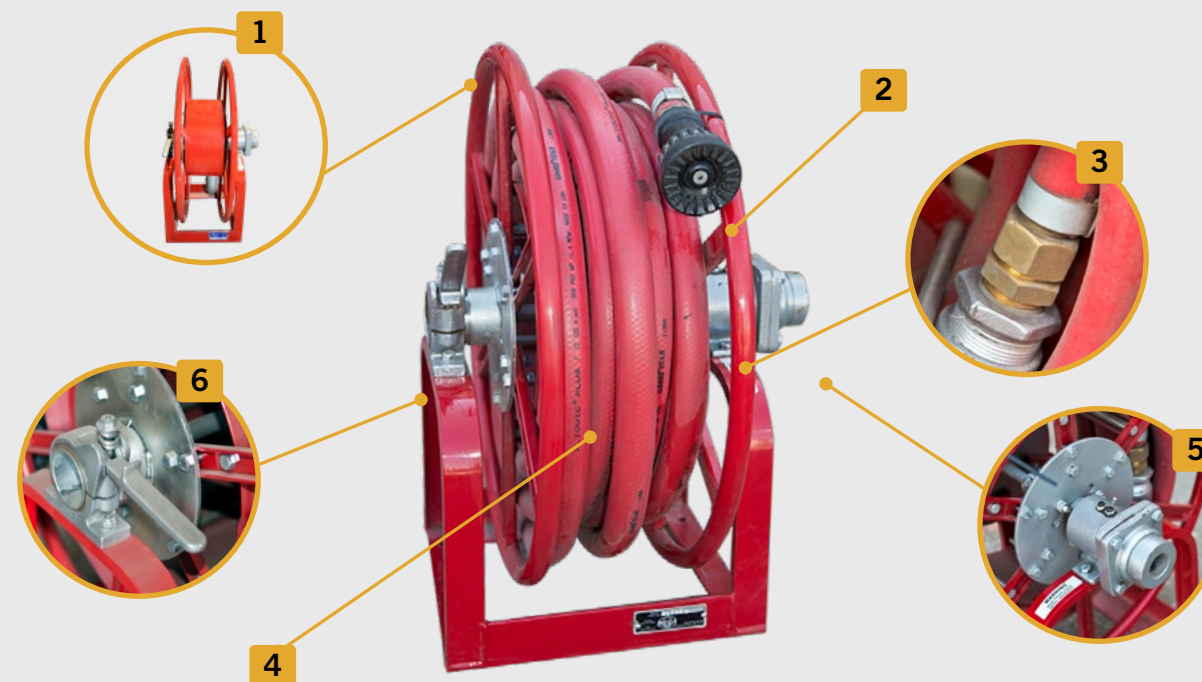

HOSE REELS

Mega offers both electric and hydraulic hose reel assemblies built to withstand the harsh environments of the heavy mining and construction industries—perfect for equipment washdown and fire suppression. Our assemblies are bolt-on for easy installation and maintenance, and are available in a wide variety of sizes to fit any prime mover-mounted tank.

www.megacorpinc.com

GENUINE MEGA

HOSE REELS

TABLE OF CONTENTS

- » Hose Reel Assembly, 1 1/2 inch X 100 foot Hose, *Part No. 304846*..... 6-4
- » Hose Reel Assembly, 1 inch X 50 foot Hose, *Part No. 303859*..... 6-5
- » Hydraulic Hose Reel Assembly, 1 1/2 inch, *Part No. 044540* 6-6
- » Hydraulic Hose Reel, *Part No. 305994*..... 6-7
- » Electric Hose Reel, *Part No. 037426*..... 6-8

Hose Reel Assembly, 1 1/2 inch X 100 foot Hose, Rim Wind Part No. 304846

ITEM	PART NO.	DESCRIPTION	QTY
	304846	Hose Reel Assembly, 1-1/2 inch X 100 Feet, Rim Wind	1
1	304843	Rim Wind, Hose Reel	1
2	300266	Nozzle, 1 1/2 inch	1
3	303051	Hose Assembly, 1 1/2 inch X 100 Feet With Ends	1
4	303049	* Hose Assembly, 1 1/2 inch X 50 Feet With Ends	1
5	300774	Adaptor, 1 1/2 inch	1
6	301013	Swivel Joint Assembly	1
7	304896	Lock Rim Wind, Hose Reel	1

* Optional sizes available with the Hose Reel Assembly.
REV 00A 10/05/2018

Hose Reel Assembly, 1 inch X 50 foot Hose, Rim Wind Part No. 303859

ITEM	PART NO.	DESCRIPTION	QTY
	303859	Hose Reel Assembly, 1 inch X 50 foot Hose, Rim Wind	1
1	303854	Hose Reel, 1 inch X 50 Feet, Rim Wind	1
2	301948	Nozzle, 1 inch	1
3	355329	Hose Fitting, 1 inch NPT X 1 inch NPSH	1
4	300261	1 X 50 Feet Thermo GPX with Coupling & Clamps	1
5	301013	Swivel Joint Assembly	1
6	304896	Lock Rim Wind, Hose Reel	1