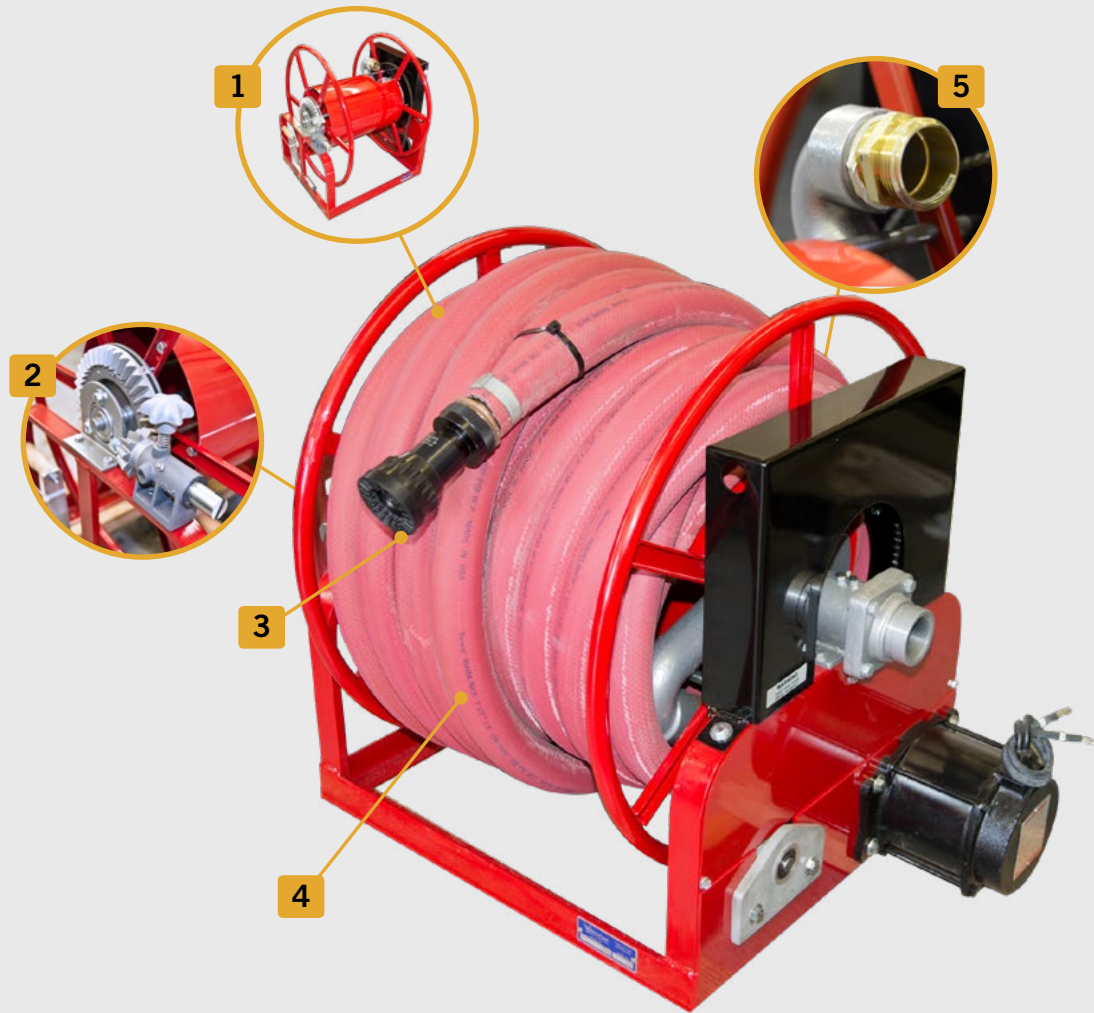

Electric Hose Reel Assembly, 1 1/2 inch X 100 foot Hose Part No. 037426

ITEM	PART NO.	DESCRIPTION	QTY
	037426	Electric Hose Reel Assembly, 1 1/2 inch X 100 feet	1
1	304010	Hose Reel, 1 1/2 inch, Electric 24 VDC	1
2	301236	Crank Housing Assembly	1
3	300266	Nozzle, 1 1/2 inch	1
4	303051	Hose Assembly, 1 1/2 inch X 100 Feet, With Ends	1
5	300774	Adapter, 1 1/2 inch	1

10/05/2018

We reach out **GLOBALLY** to take care of **YOU**

Wherever you are in the world, we're here to ensure you get the highest quality, most effective and durable water tank in the industry. Mega is responsible for the design, development, manufacture, marketing, and sale of products used in surface mining and construction projects worldwide.

Mega's products include all varieties of water haulage equipment, elevating scrapers, coal haulers, bottom-dump trailers, equipment transports, specialty dumper bodies, mobile pumps, and stand tanks, as well as parts, service and technical support. Mega's products are manufactured at its headquarters in Albuquerque, New Mexico, U.S.A. as well as by its partners in Chile, Colombia, South Africa, and Australia.